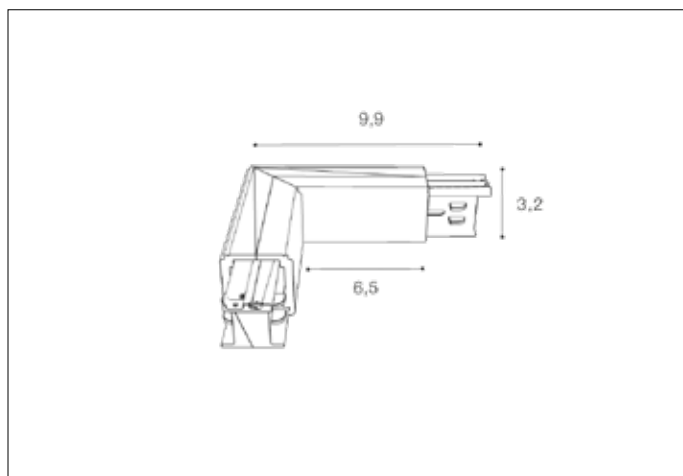

TRACK 3LINE R CONNECTOR WHITE  
AZ2986, EAN 5901238429869

**Dimensions** height / width / length [cm] **Product Specifications**

Product	3,2 x 6,50 ~ 9,90 x 6,50 ~ 9,90
Mounting inlet:	N/A x N/A x N/A
Ceiling base:	N/A x N/A x N/A
Shades	N/A x N/A x N/A

Line	TECHNICAL
Type	Component
Type of track	3 Line
Colour	White
Material	Aluminium
Light source	N/A
Type of socket	N/A
Lumens	N/A
Kelvins	N/A
Beam angle	N/A
Dimmable	N/A
CCT	N/A
RGB	N/A
RA	N/A
App remote control	N/A
Remote control	N/A
Voltage	N/AV
Power	N/A
Switch location	N/A
Protection class	N/A
Tilt	N/A
Rotation	N/A

**Shipping info** height / width / length [cm]

BOX 1:	3 x 10 x 10
BOX 2:	N/A x N/A x N/A
BOX 3:	N/A x N/A x N/A
Net weight [kg]	0,09
Gross weight [kg]	0,1

**Energy efficiency**

Azzardo Sp. z o.o.  
ul. Strzeszyńska 33 60-479 Poznań,  
NIP: 929-185-75-07